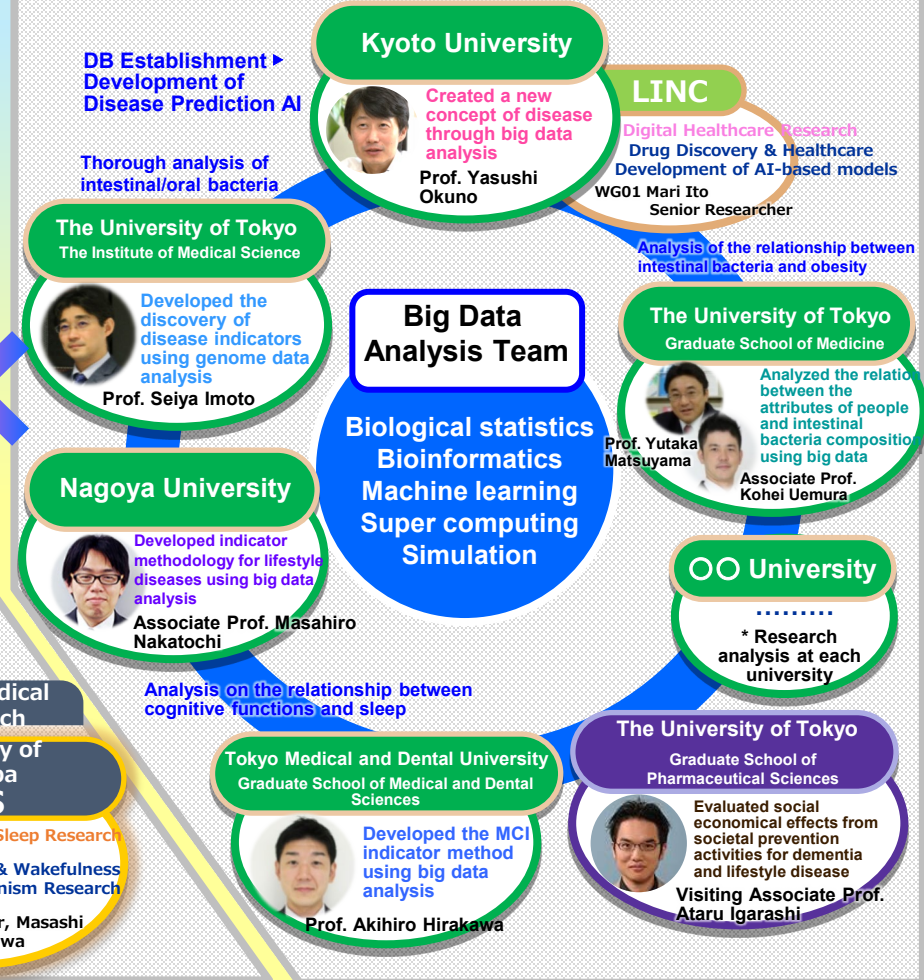

Development Model of Strategic Alliance Through University Collaboration

Big data * Gather/accumulate big health data

Algorithm * Explanation of algorithm for onset predictors

Based on "Iwaki Health BD", a system is underway for each satellite base to promote strategic joint research and development.