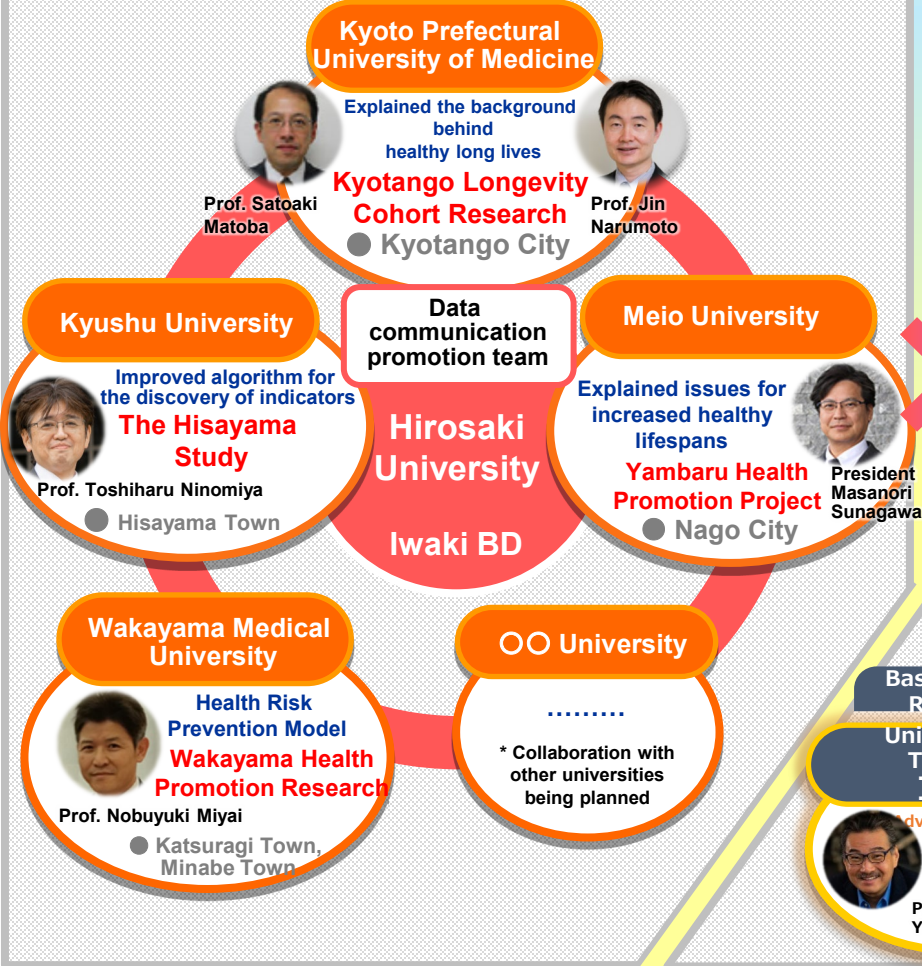

Development Model of Strategic Alliance Through University Collaboration

Big data * Gather/accumulate big health data

Algorithm * Explanation of algorithm for onset predictors

Based on "Iwaki Health BD", a system is underway for each satellite base to promote strategic joint research and development.